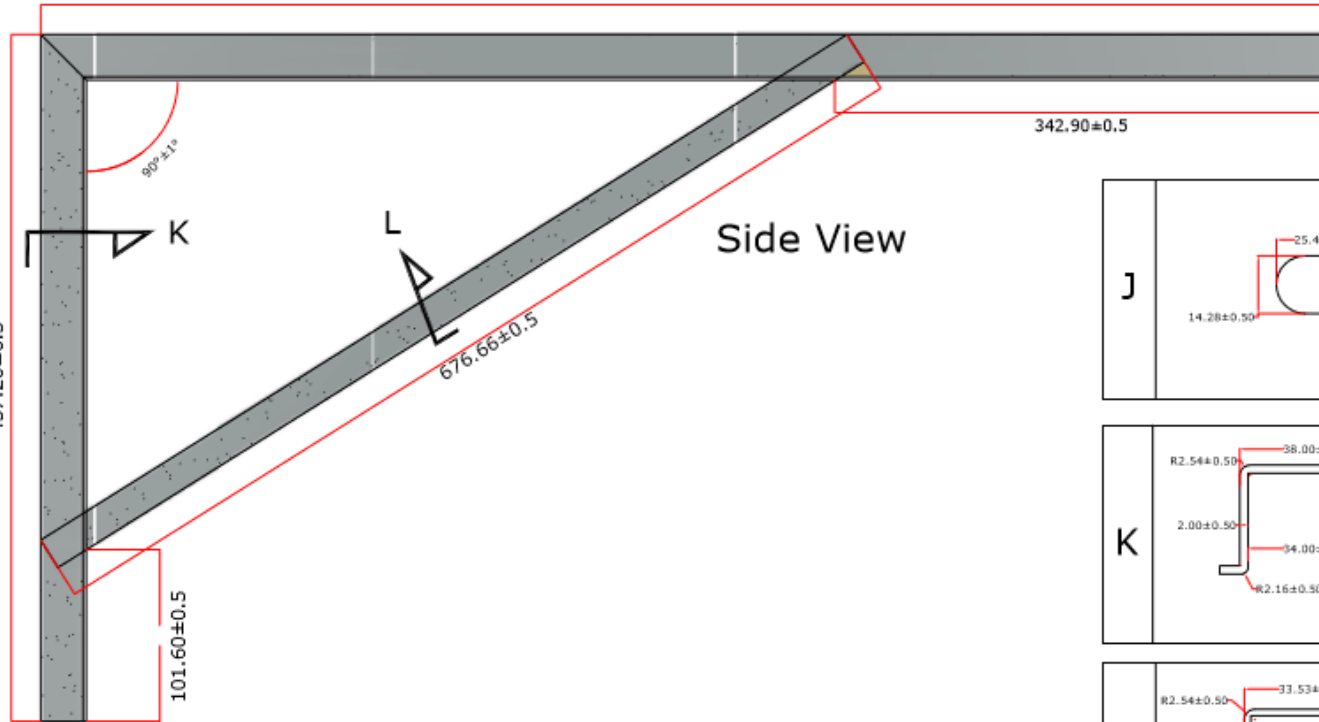

# Size

# 36"

Top View

914.40±0.5

Side View

Back View

**COLARUS  
GROUP**

Product Code

U3618

Weight Holding  
Capacity

450 Lbs

Colour Finish

Powder Coated  
(Aluminum grey)

Material Type

MS (Mild Stee