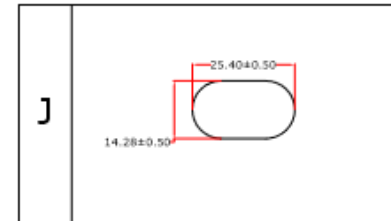

# Size

# 36"

Top View

914.40±0.5

Side View

Back View

**COLARUS  
GROUP**

Product Code

U3618