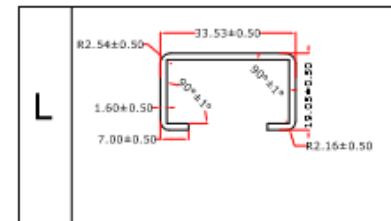

# Size

# 36"

Top View

914.40±0.5

Side View

Back View

**COLARUS  
GROUP**

Product Code

U3618