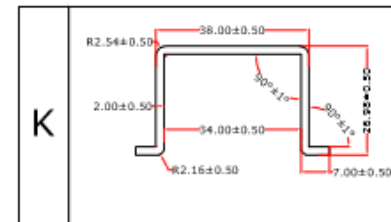

# Size

# 36"

Top View

914.40±0.5

Side View

Back View

**COLARUS  
GROUP**

Product Code

U3618

Weight Holding  
Capacity

450 Lbs

Colour Finish

Powder Coated  
(Aluminum grey)

Material Type

MS (Mild Stee