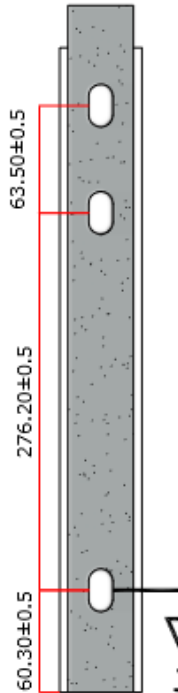

# Size

# 36"

Top View

914.40±0.5

Side View

Back View

**COLARUS  
GROUP**

Product Code

U3618

Weight Holding  
Capacity

450 Lbs

Colour Finish

Powder Coated  
(Aluminum grey)

Material Type

MS (Mild Stee